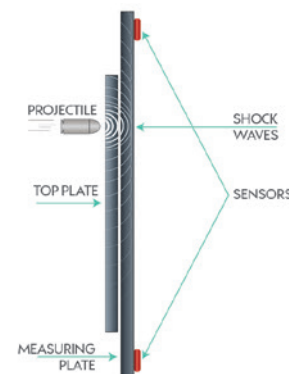

- ▶ Thanks to the SQ10 target, you will be able to practise on a large library of training targets with progressive levels of difficulty. You will therefore be able to improve your technical skills in a specific manner.
- ▶ A range of fun activities to combine training with entertainment (moving targets, games, duelling tree).
- ▶ Standard Shooting discipline (5 shots in 10 seconds, "3 / 7") to practise accuracy and speed simultaneously.
- ▶ The main Olympic Sport Shooting disciplines to prepare for or organise competitions.
- ▶ The possibility to obtain your scores, shooting times, grouping and progress in real time on the tablet and, as an option, on the target.
- ▶ The possibility to select your shooting conditions, the target's brightness, colour and style, and to simulate distances for home shooting, church hall, scout hut or sports centre (from 6 to 14 metres), while using real pellets.
- ▶ A target that is easy to install and economical to use, both for clubs and individuals.

## THE TECHNOLOGY

Sport Quantum and CEA List researchers have developed a highly accurate technology that locates an impact in real time with a level of accuracy of more than 100 µm.

- ▶ Piezoelectric sensors measure the shock waves generated by a projectile on a surface and pinpoint the location of the impact

- ▶ The target's image is generated by an application and displayed on a screen; it thereby adapts to the needs and expectations of a Sport Shooter
- ▶ The measuring plate is protected by a polycarbonate top plate that is easy and inexpensive to replace
- ▶ The results are immediately visible on the tablet situated by the shooter and wirelessly connected to the SQ10 target