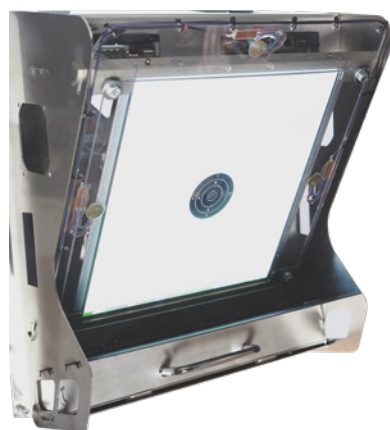

THE TECHNOLOGY

Sport Quantum and CEA List researchers have developed a highly accurate technology that locates an impact in real time with a level of accuracy of more than 100 µm.

- Piezoelectric sensors measure the shock waves generated by a projectile on a surface and pinpoint the location of the impact

- The target's image is generated by an application and displayed on a screen; it thereby adapts to the needs and expectations of a Sport Shooter
- The measuring plate is protected by a polycarbonate top plate that is easy and inexpensive to replace
- The results are immediately visible on the tablet situated by the shooter and wirelessly connected to the SQ10 target