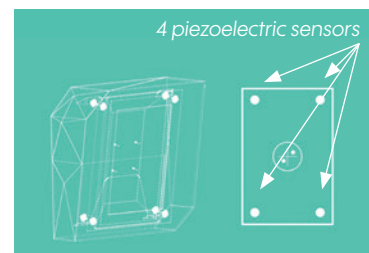

## THE CHARACTERISTICS OF THE TARGET

- Interactive target with a transparent polycarbonate plate and a high luminosity display (1,600 lux)
- For air rifles and air pistols up to 7.5 joules (Olympic discipline)
- Distance simulator for home shooting
- Affordable and easily interchangeable top plate for greater durability
- Pellet recovery
- Communication via WiFi or Ethernet with SynQro

- ▶ The target's image is generated by an application and displayed on a screen; it thereby adapts to the needs and expectations of a Sport Shooter
- ▶ The measuring plate is protected by a polycarbonate top plate that is easy and inexpensive to replace
- ▶ The results are immediately visible on the tablet situated by the shooter and wirelessly connected to the SQ10 target