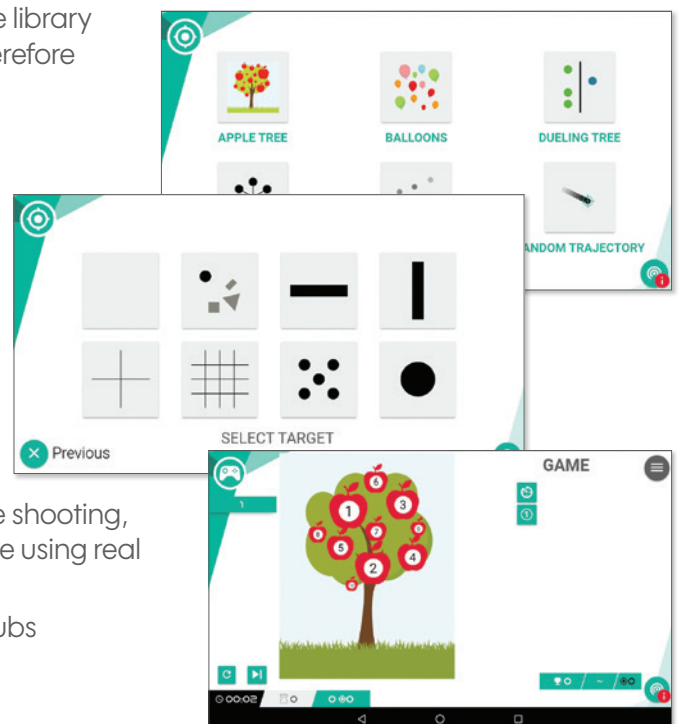

THE FEATURES

Sport Quantum has developed the only technology that provides a single target for all Sport Shooting activities: training, leisure or competition, whether you are a pistol or a rifle shooter.

- Thanks to the SQ10 target, you will be able to practise on a large library of training targets with progressive levels of difficulty. You will therefore be able to improve your technical skills in a specific manner.
- A range of fun activities to combine training with entertainment (moving targets, games, duelling tree).
- Standard Shooting discipline (5 shots in 10 seconds, "3 / 7") to practise accuracy and speed simultaneously.
- The main Olympic Sport Shooting disciplines to prepare for or organise competitions.
- The possibility to obtain your scores, shooting times, grouping and progress in real time on the tablet and, as an option, on the target.
- The possibility to select your shooting conditions, the target's brightness, colour and style, and to simulate distances for home shooting, church hall, scout hut or sports centre (from 6 to 14 metres), while using real pellets.
- A target that is easy to install and economical to use, both for clubs and individuals.