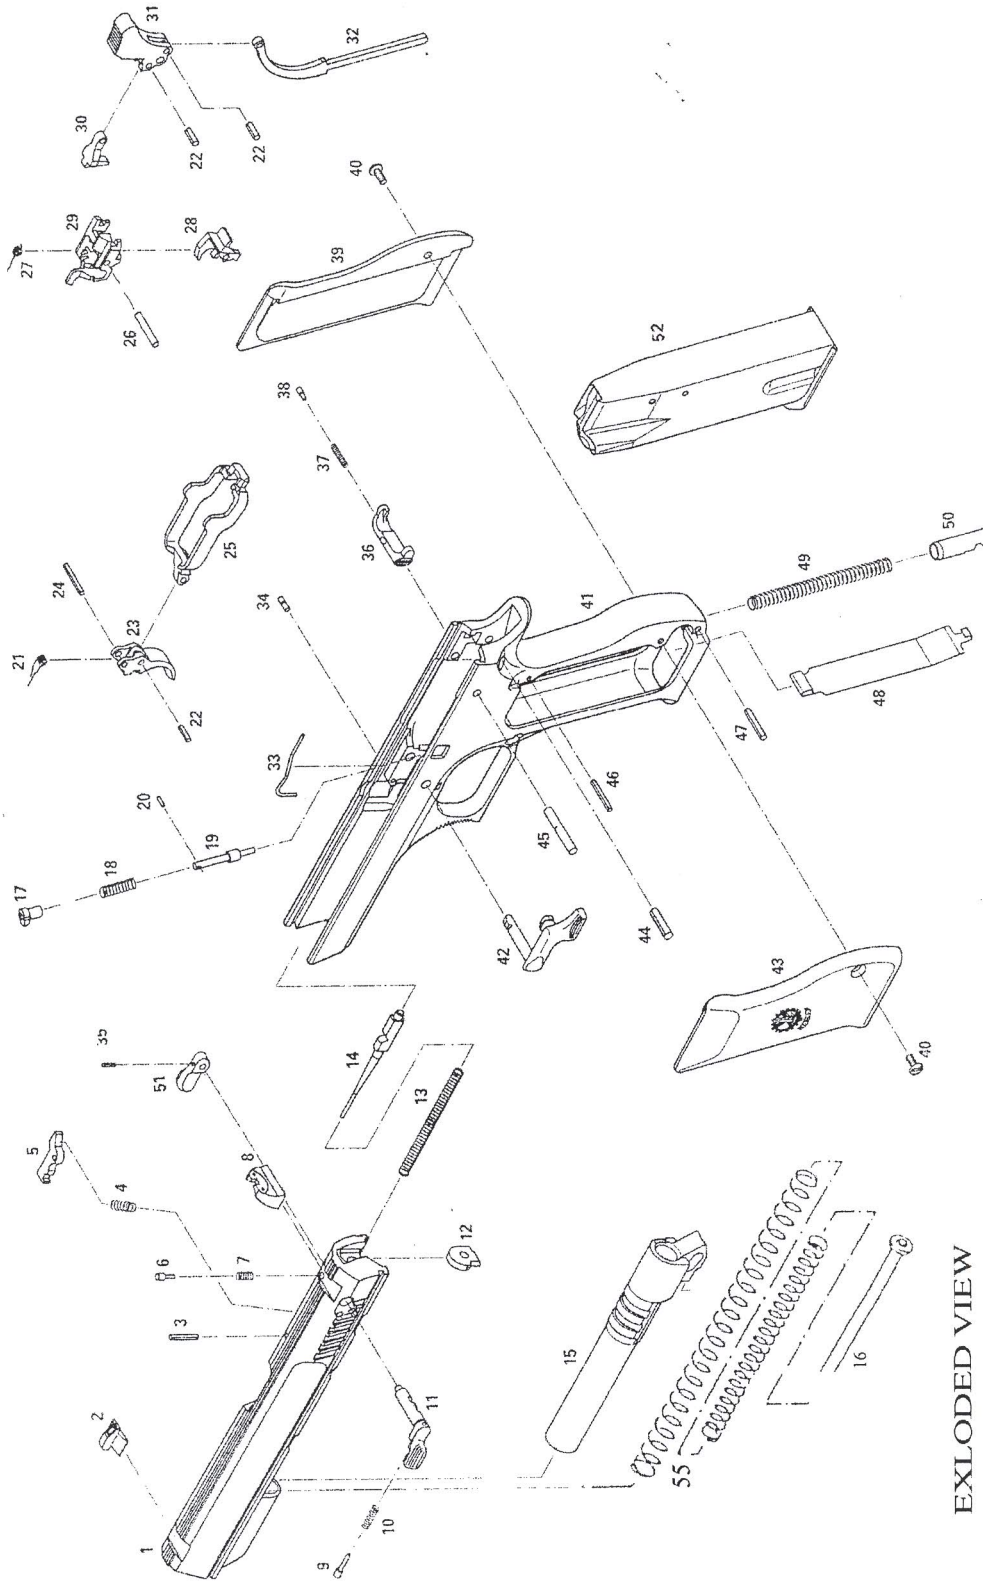

MAGNUM RESEARCH Baby Eagle "R" Models – Parts List

EXPLODED VIEW
BEP

MAGNUM RESEARCH

Baby Eagle "R" Models – Parts List

No.	DESCRIPTION	SIZE	CAL.	CAT. No.	No.	DESCRIPTION	SIZE	CAL.	CAT. No.
1	Slide	R	9X19	00.621.6121	28	Sear	ALL	ALL	00.621.1362
			40 S&W	00.621.6126	29	Sear housing	ALL	ALL	00.621.1361
		RS	9X19	00.621.6131	30	Cocking sear	ALL	ALL	00.621.1334
			40 S&W	00.621.6136	31	Hammer	ALL	ALL	00.621.1331
		RB	45 ACP	00.621.2421	32	Hammer spring rod	R,RS	9X19	00.621.1332
			9X19	00.621.6141			RB	40 S&W	00.621.3332
		40 S&W	00.621.6146			RS	45 ACP	00.621.4212	
2	Front sight	ALL	ALL	00.621.1239	33	Slide catch spring	ALL	ALL	00.621.1304
3	Extractor pin	ALL	ALL	00.621.1206	34	Slide catch spr. Pin	ALL	ALL	00.621.1307
4	Extractor spring	ALL	ALL	00.621.1207	35	Pin,right safety lever	ALL	ALL	00.621.1214
5	Extractor	ALL	9X19	00.621.2105	36	Magazine catch	ALL	ALL	00.621.1302
			40 S&W	00.621.2205	37	Mag. Catch spring	ALL	ALL	00.621.1304
			45 ACP	00.621.2423	38	Mag. Catch plunger	ALL	ALL	00.621.1303
6	Firing pin safety	ALL	ALL	00.621.1220	39	Right grip	R,RS	9X19	00.621.1322
7	F. pin safety spring	ALL	ALL	00.621.1221			RB	40 S&W	00.621.3322
8	Rear sight	ALL	ALL	00.621.1241			RS	45 ACP	00.621.2427
9	Safety plunger	ALL	ALL	00.621.1211	40	Grip screw	ALL	ALL	00.621.1324
10	Plunger spring	ALL	ALL	00.621.1212			R		00.621.1301
11	Left safety lever	ALL	ALL	00.621.1210	41	Frame	RS	9X19	00.621.3011
12	Firing pin plate	ALL	ALL	00.621.1204			RB	40 S&W	00.621.3601
13	Firing pin spring	ALL	9X19	00.621.1203			42	Slide catch	RS
			40 S&W		ALL	ALL			00.621.1305
14	Firing pin	ALL	9X19	00.621.1202	43	Left grip	R,RS	9X19	00.621.1323
			40 S&W				RB	40 S&W	00.621.3323
			45 ACP	00.621.2422	44	Hammer pin	ALL	ALL	00.621.1314
15	Barrel	R	9X19	00.621.1001	45	Sear housing pin	ALL	ALL	00.621.1316
			40 S&W	00.621.1030	46	Magazine plate pin	ALL	ALL	00.621.1317
		RS	9X19	00.621.1010	47	Hammer spring cup pin	ALL	9X19	00.621.1311
			40 S&W	00.621.1060			RS	40 S&W	
		RB	45 ACP	00.621.1090	48	Magazine plate	R,RS	9X19	00.621.1312
			9X19	00.621.1040			RB	40 S&W	00.621.3312
		40 S&W	00.621.1050	49	Hammer spring	R,RS	9X19	00.621.1309	
16	Recoil spring rod	R				00.621.1163	RB	40 S&W	00.621.3309
		RS	ALL			00.621.1171	RS	45 ACP	00.621.4209
		RB		00.621.1181	50	Hammer spring cup	R,RS	9X19	00.621.1310
			RB	40 S&W			00.621.3310		
17	Trigger bar plunger	ALL	ALL	00.621.1341	51	Right safety lever	ALL	ALL	00.621.1213
18	Plunger spring	ALL	ALL	00.621.1343	52	Magazine	R,RS	9X19	00.621.1700
19	Plunger pin	ALL	ALL	00.621.1342			RB		00.621.1720
20	Safety pin	ALL	ALL	00.621.1344			R,RS	40 S&W	00.621.1710
21	Trigger spring	ALL	ALL	00.621.1308			RB		00.621.1730
22	Pin ,trigger bar	ALL	ALL	00.621.1333			RS	45 ACP	00.621.1770
23	Trigger	ALL	ALL	00.621.1351					
24	Trigger pin	ALL	ALL	00.621.1313	53	Firing pin safety spring	ALL	ALL	00.621.2221
25	Trigger bar	ALL	9X19	00.621.1352	54	Firing pin safety	ALL	ALL	00.621.2220
			40 S&W		55	Recoil spring	R	9X19	00.621.1161
RS	45 ACP	00.621.2436		40 S&W					
26	Sear pin	ALL	ALL	00.621.1364		Outer recoil spring	RS,RB	ALL	00.621.1187
27	Sear spring	ALL	ALL	00.621.1363	56	Inner recoil spring	RS,RB	ALL	00.621.1186